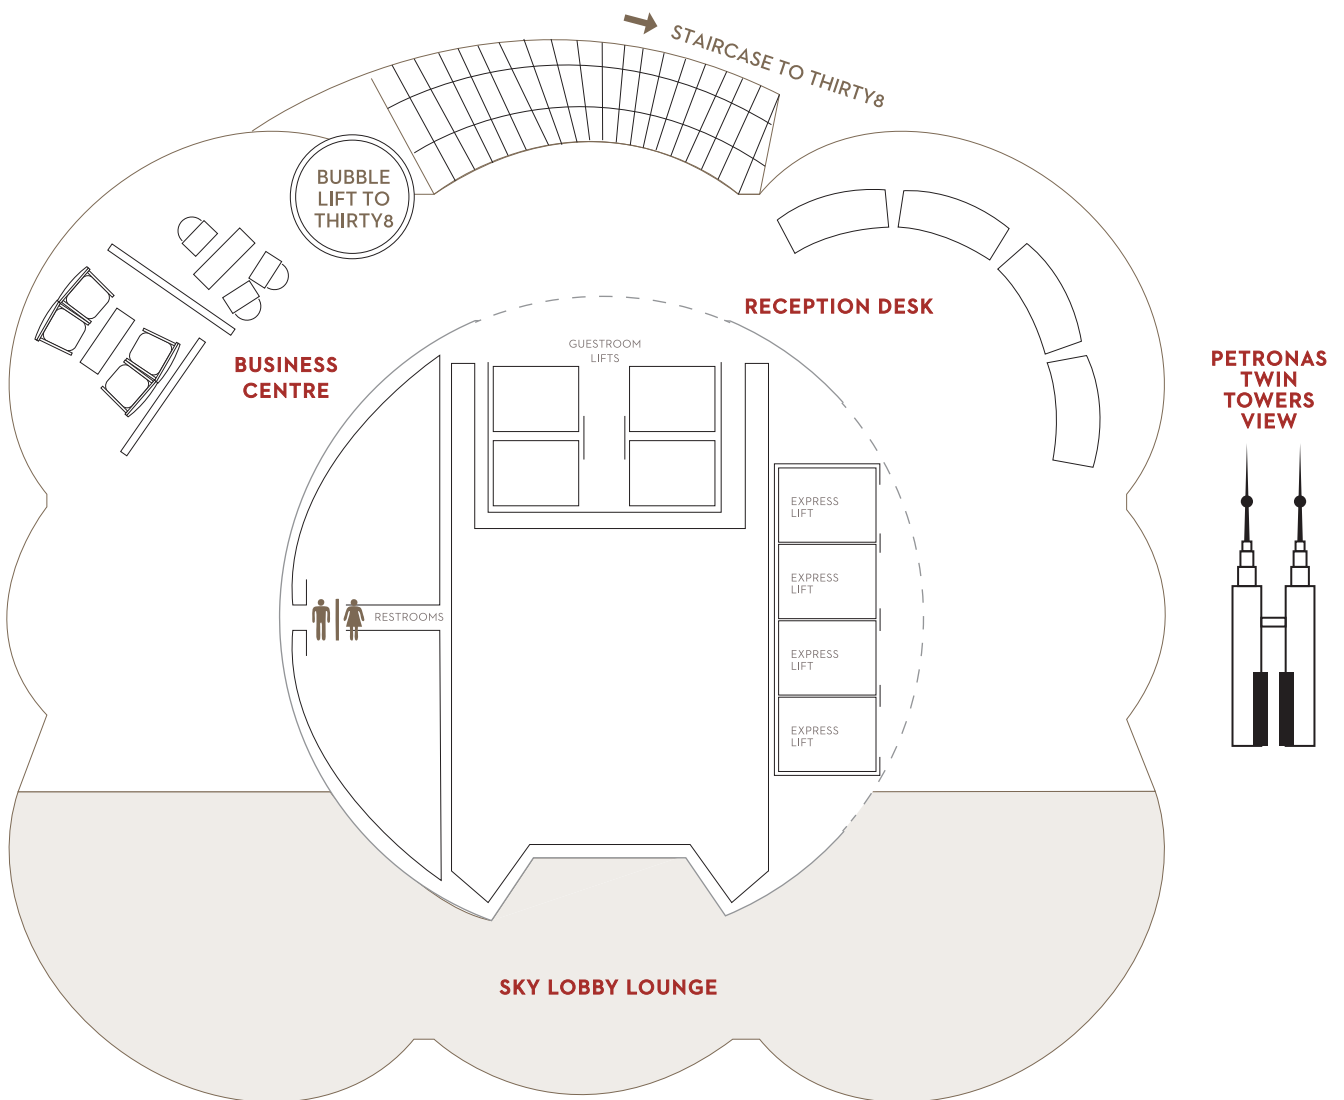

## FLOOR PLAN

Ground Level – Grand Ballroom

With a space of 1,045 square metres and a clear ceiling height of 6.4 metres, the Grand Ballroom is an ideal venue for gala events, annual dinners, car launches or large-scale weddings, catering up to 700 guests. The foyer area which is suitable for pre-dinner cocktails also includes a ramp where cars can be driven in for display during an event.

## FLOOR PLAN

Level 1 – Grand Salon

The Grand Salon, with its 620 square metres of space and clear ceiling height of 4.2 metres is an excellent venue for cosy meetings, conferences and weddings, hosting up to 450 guests. Pre-dinner cocktails can also be arranged at the foyer area.

## FLOOR PLAN

Level 1 – Grand Residence

An all-encompassing event venue, the Grand Residence on Level 1 houses two lounges, a loft kitchen and four private rooms with natural daylight. With capacity ranging from 10 to 100 guests per room, this signature venue offers an out-of-the-box experience and is suitable to accommodate smaller-scale meetings' cocktail receptions' intimate weddings and cooking demonstrations'

## FLOOR PLAN

Level 38M – Sky Lobby Lounge

Perfectly set against the Petronas Twin Towers view and located on the highest floor of the building, the Sky Lobby Lounge has a capacity of up to 120 guests for private events such as cocktail parties, receptions, lunches or dinners.