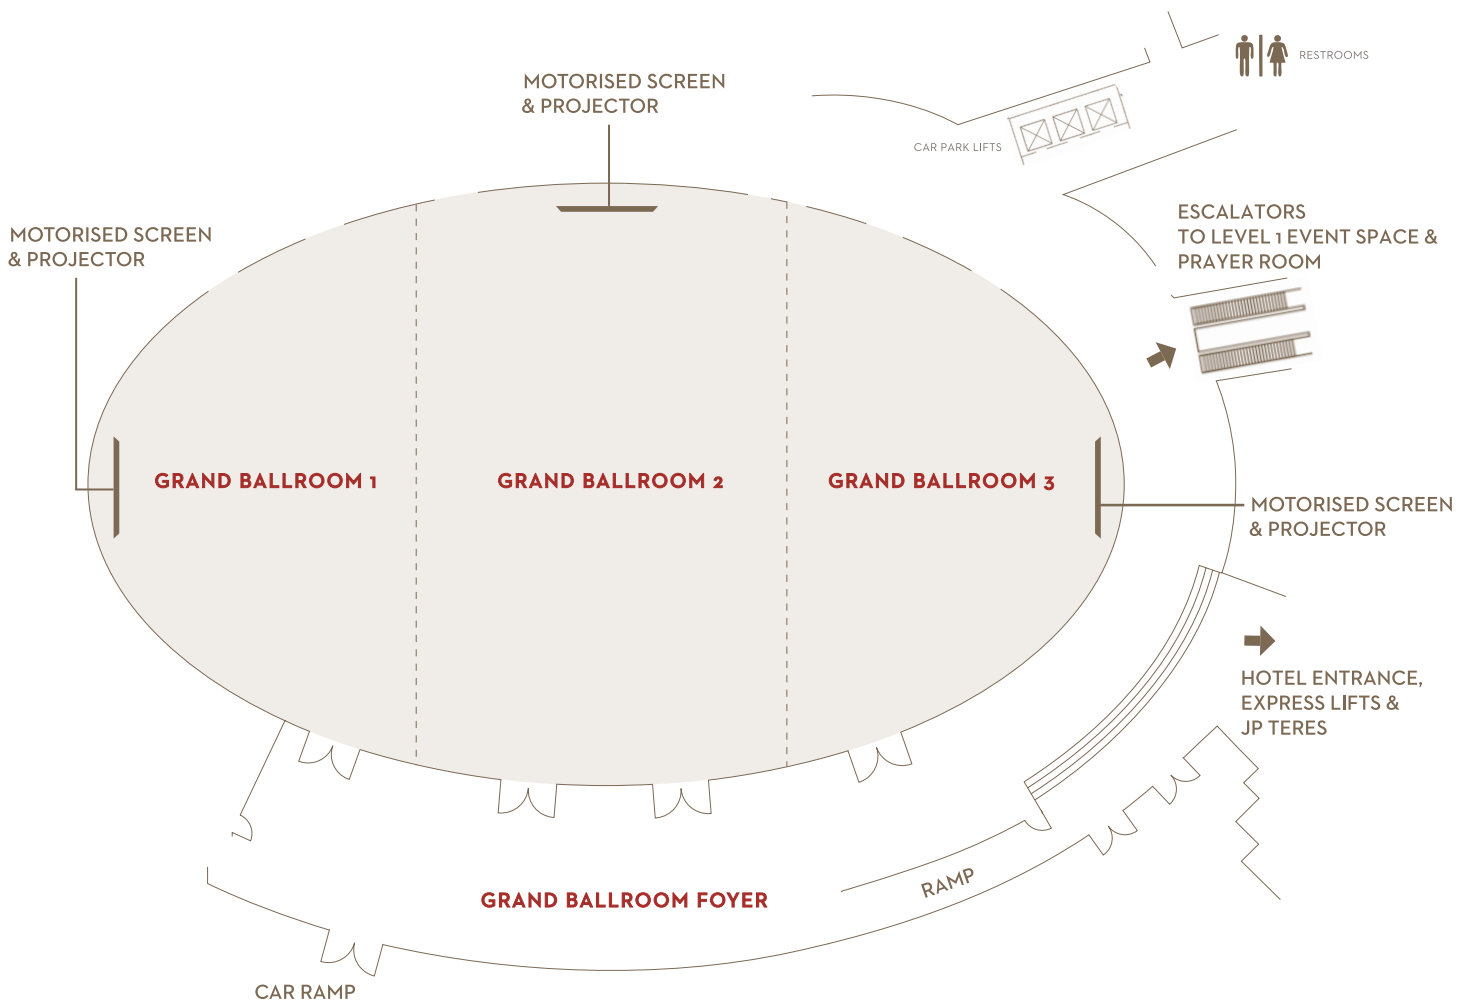

## FLOOR PLAN

Ground Level – Grand Ballroom

With a space of 1,045 square metres and a clear ceiling height of 6.4 metres, the Grand Ballroom is an ideal venue for gala events, annual dinners, car launches or large-scale weddings, catering up to 700 guests. The foyer area which is suitable for pre-dinner cocktails also includes a ramp where cars can be driven in for display during an event.