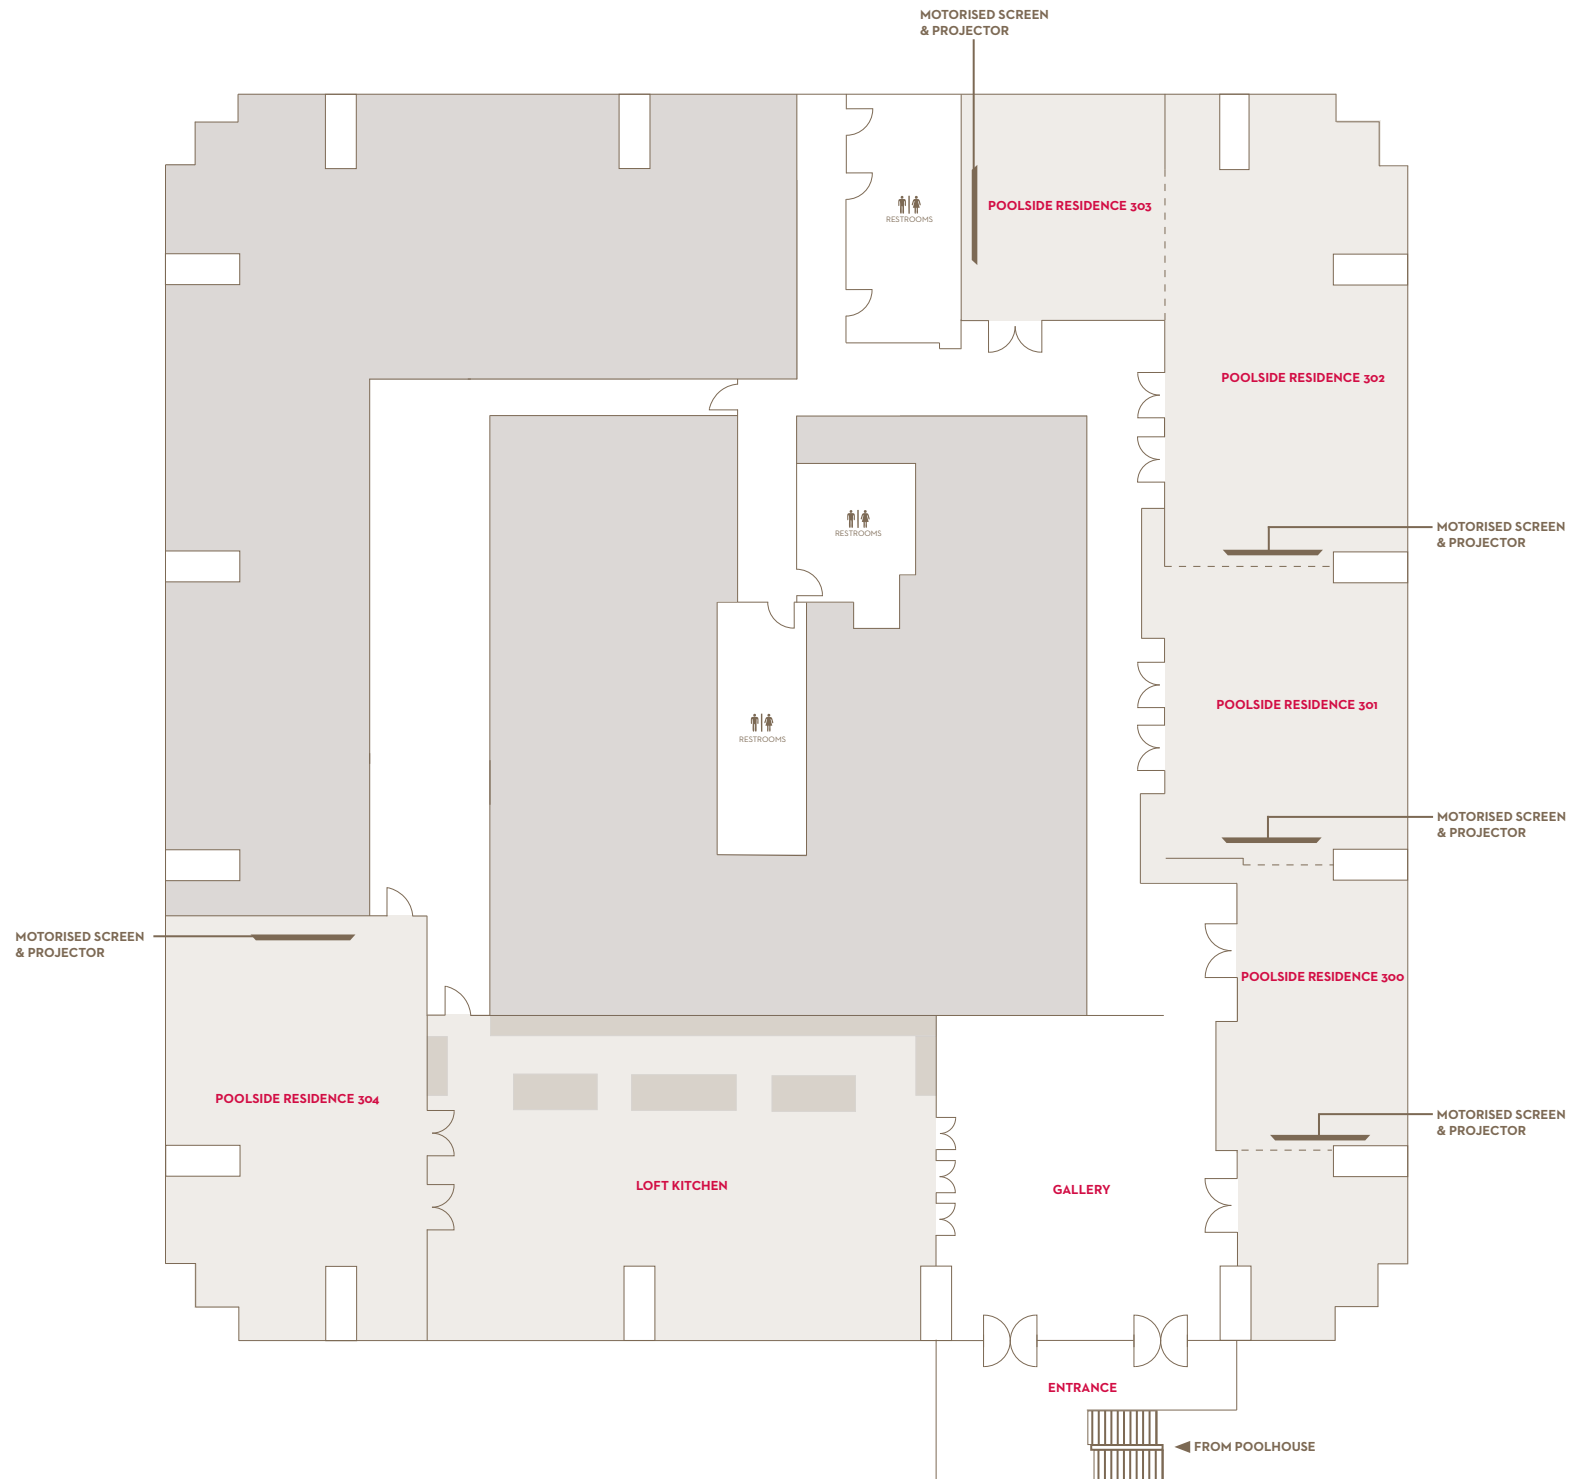

FLOOR PLAN

Level 3 – Poolside Residence

Poolside Residence is a collection of five private event rooms - Poolside Residence 300, 301, 302, 303 and 304 surrounded by the Gallery and the Loft Kitchen. With floor-to-ceiling windows throughout, the Poolside Residence is a modern and versatile residential-style event space spanning over 765 square metres.