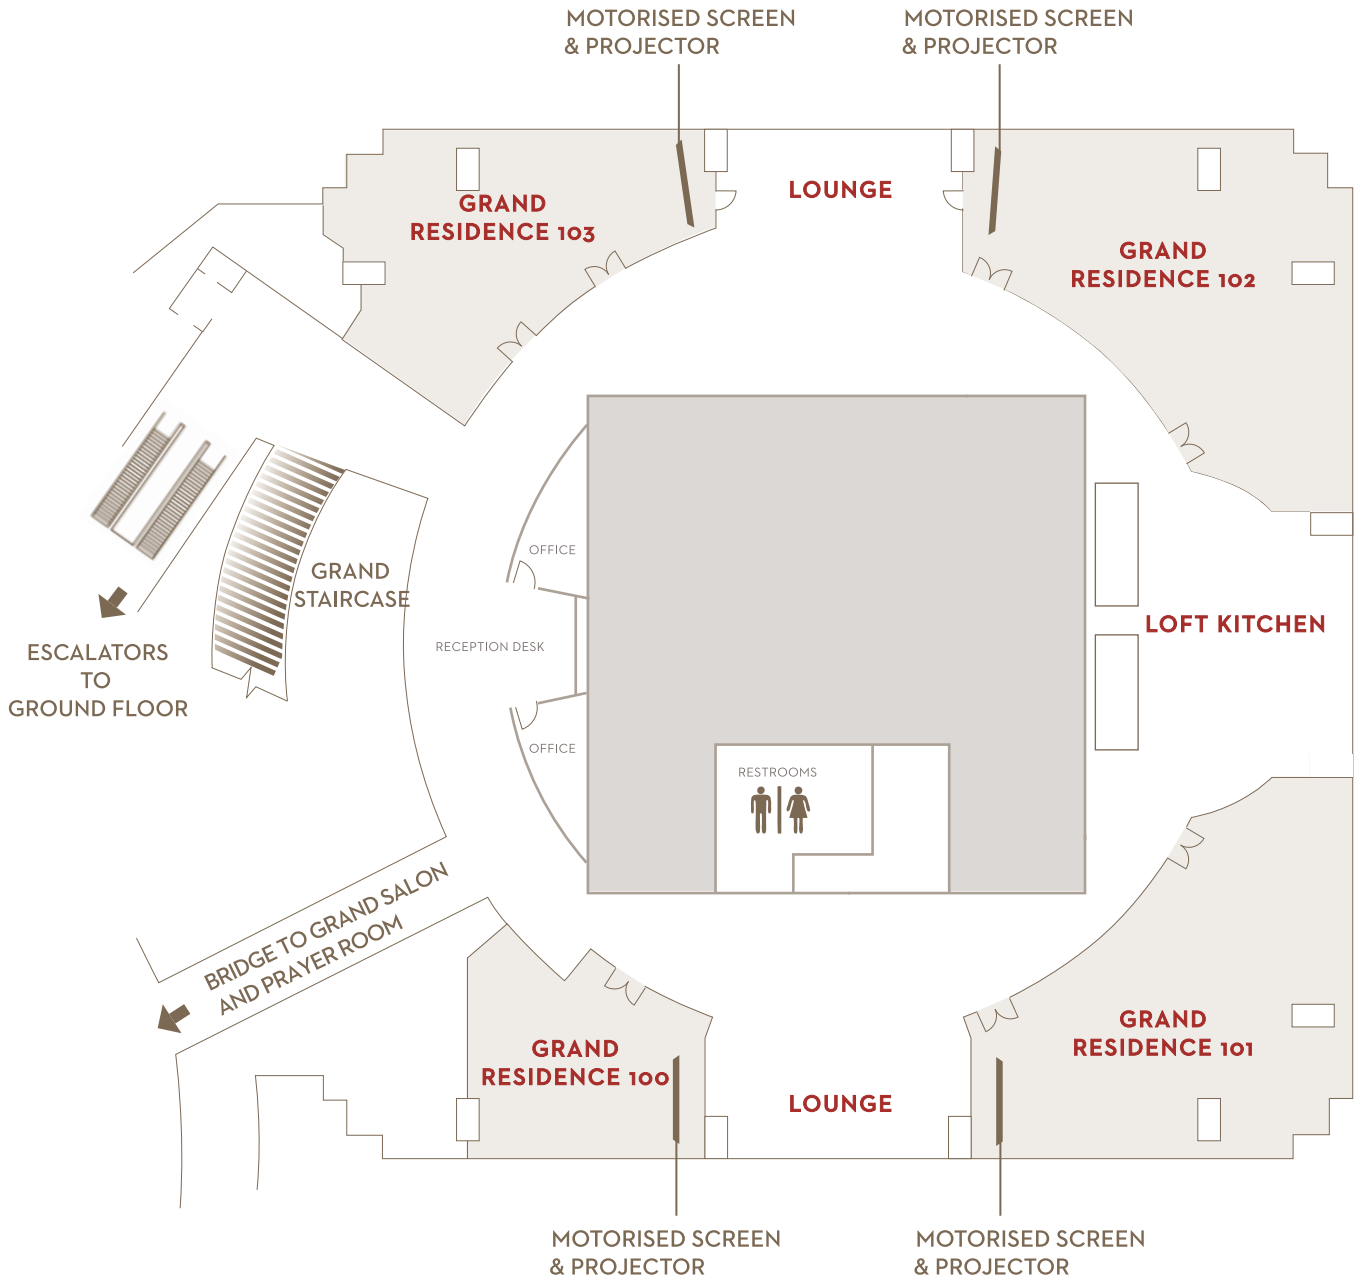

## FLOOR PLAN

Ground Level – Grand Ballroom

With a space of 1,045 square metres and a clear ceiling height of 6.4 metres, the Grand Ballroom is an ideal venue for gala events, annual dinners, car launches or large-scale weddings, catering up to 700 guests. The foyer area which is suitable for pre-dinner cocktails also includes a ramp where cars can be driven in for display during an event.

## FLOOR PLAN

Level 1 – Grand Salon

The Grand Salon, with its 620 square metres of space and clear ceiling height of 4.2 metres is an excellent venue for cosy meetings, conferences and weddings, hosting up to 450 guests. Pre-dinner cocktails can also be arranged at the foyer area.

## FLOOR PLAN

Level 1 – Grand Residence

An all-encompassing event venue, the Grand Residence on Level 1 houses two lounges, a loft kitchen and four private rooms with natural daylight. With capacity ranging from 10 to 100 guests per room, this signature venue offers an out-of-the-box experience and is suitable to accommodate smaller-scale meetings' cocktail receptions' intimate weddings and cooking demonstrations'

## FLOOR PLAN

Level 38M – Sky Lobby Lounge

Perfectly set against the Petronas Twin Towers view and located on the highest floor of the building, the Sky Lobby Lounge has a capacity of up to 120 guests for private events such as cocktail parties, receptions, lunches or dinners.