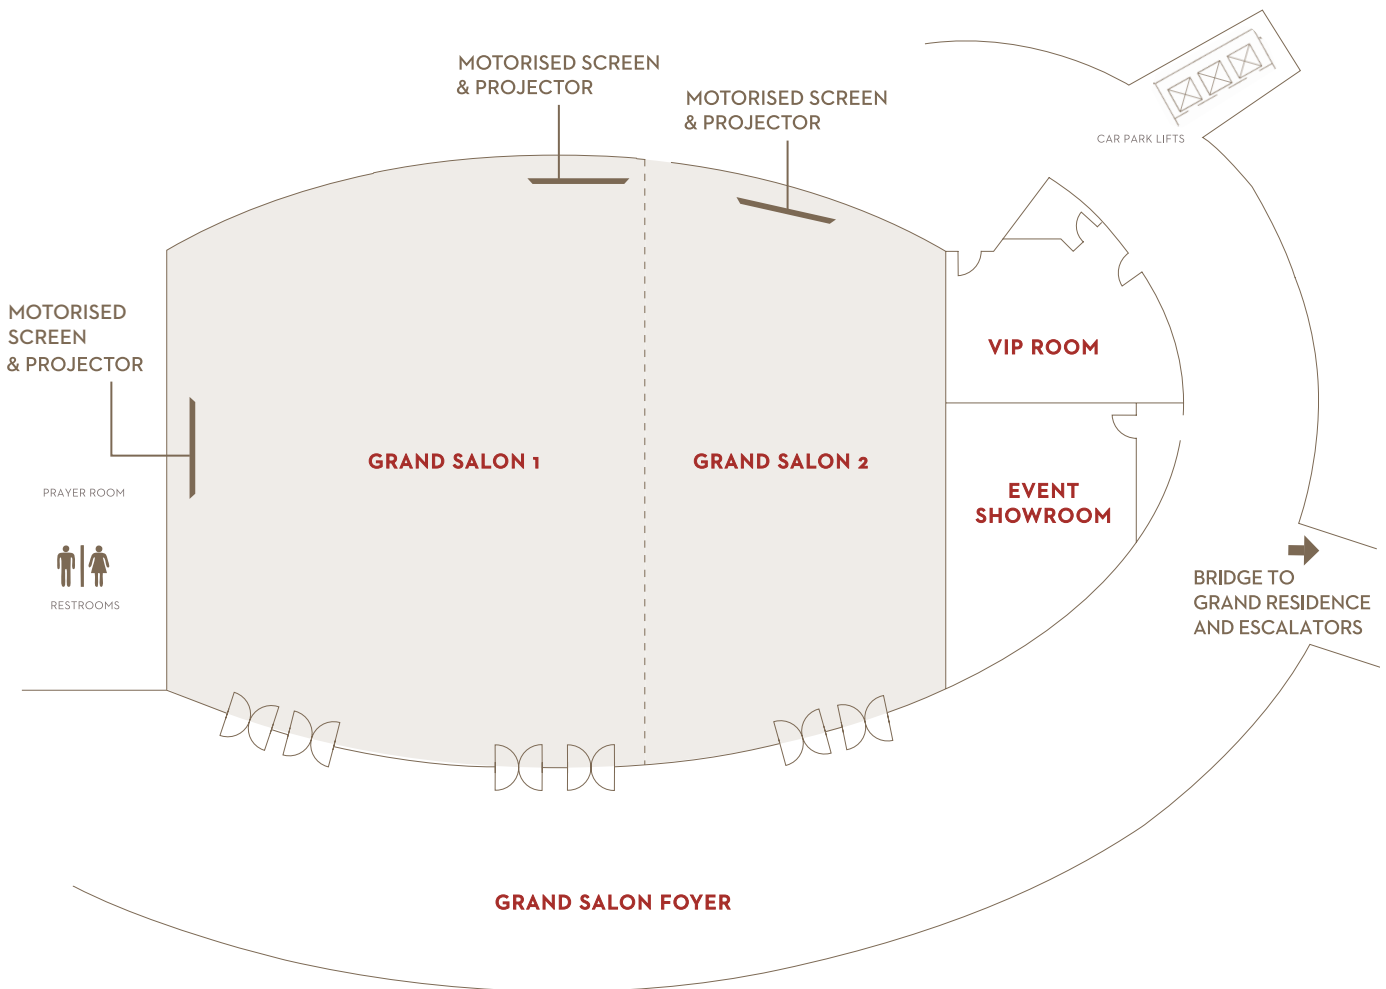

## FLOOR PLAN

Ground Level – Grand Ballroom

With a space of 1,045 square metres and a clear ceiling height of 6.4 metres, the Grand Ballroom is an ideal venue for gala events, annual dinners, car launches or large-scale weddings, catering up to 700 guests. The foyer area which is suitable for pre-dinner cocktails also includes a ramp where cars can be driven in for display during an event.

## FLOOR PLAN

Level 1 – Grand Salon

The Grand Salon, with its 620 square metres of space and clear ceiling height of 4.2 metres is an excellent venue for cosy meetings, conferences and weddings, hosting up to 450 guests. Pre-dinner cocktails can also be arranged at the foyer area.

## FLOOR PLAN

Level 1 – Grand Residence

An all-encompassing event venue, the Grand Residence on Level 1 houses two lounges, a loft kitchen and four private rooms with natural daylight. With capacity ranging from 10 to 100 guests per room, this signature venue offers an out-of-the-box experience and is suitable to accommodate smaller-scale meetings' cocktail receptions' intimate weddings and cooking demonstrations'